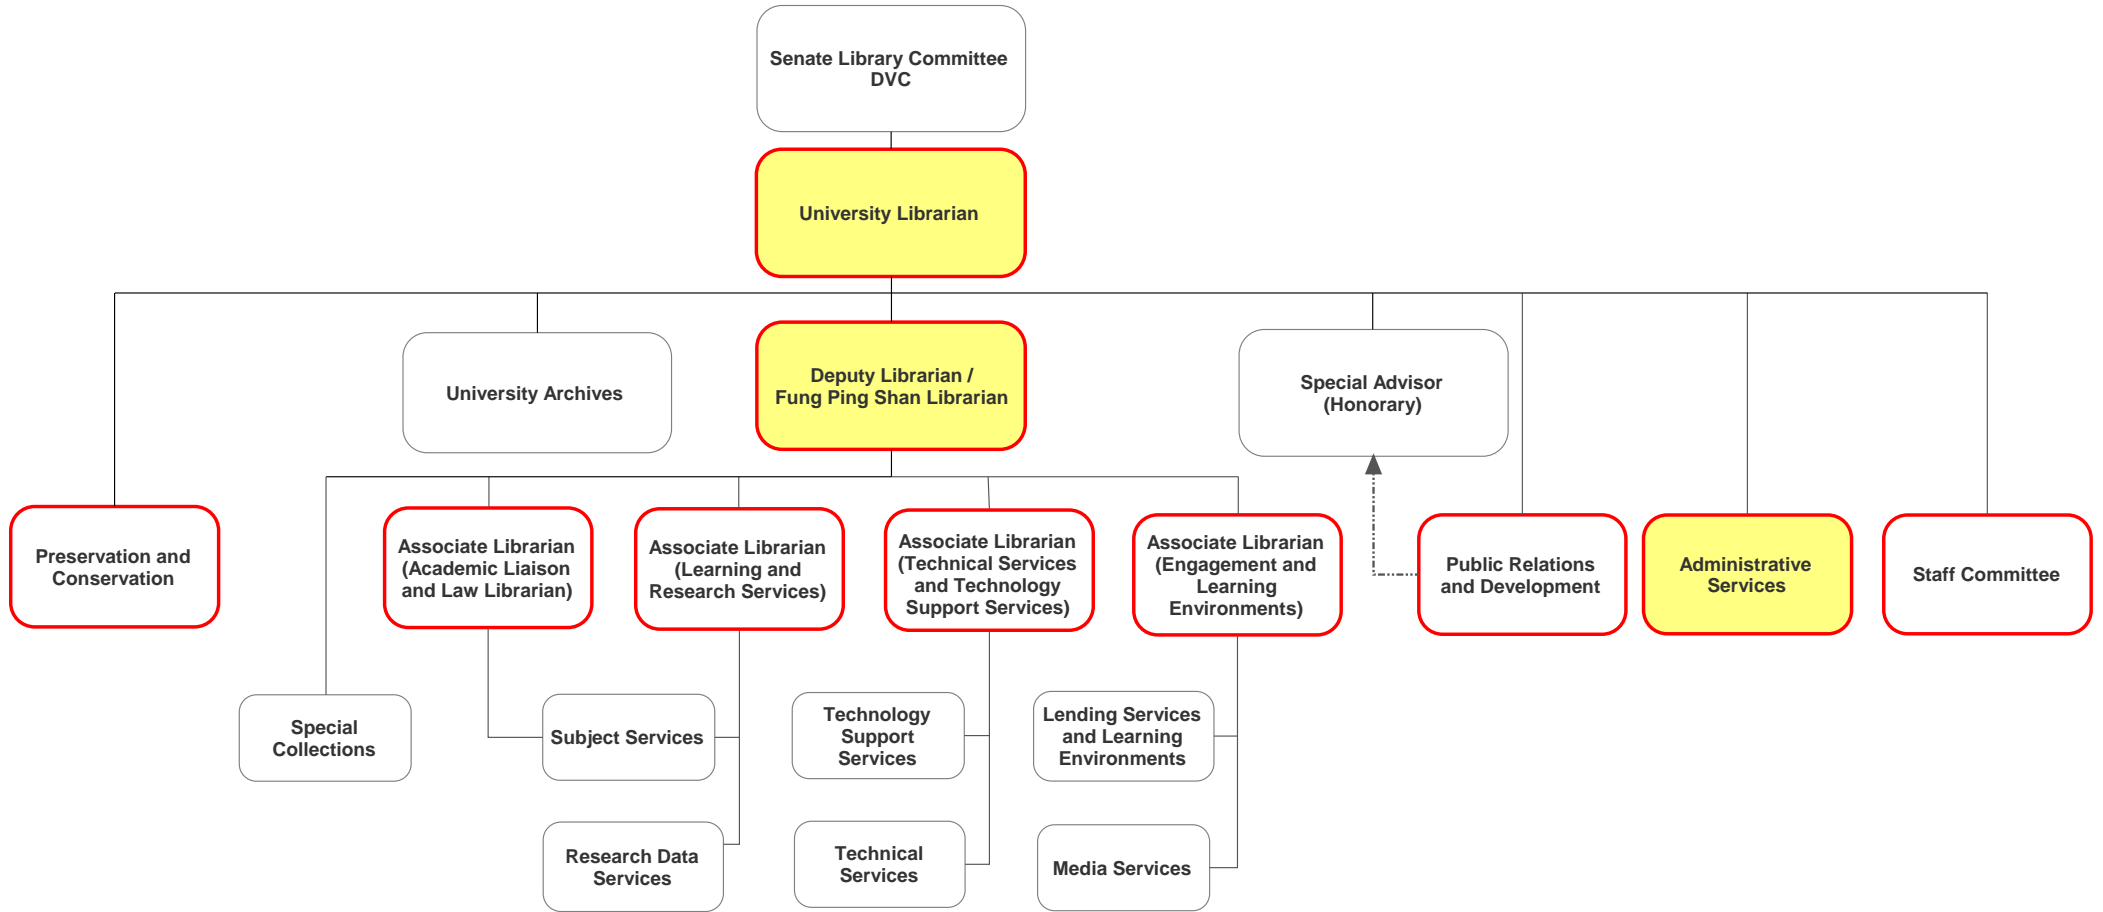

THE UNIVERSITY OF HONG KONG LIBRARIES
 ORGANIZATION CHART
 (July 2020)

Legend

- Library Executive Committee Member
- Senior Management Committee Member