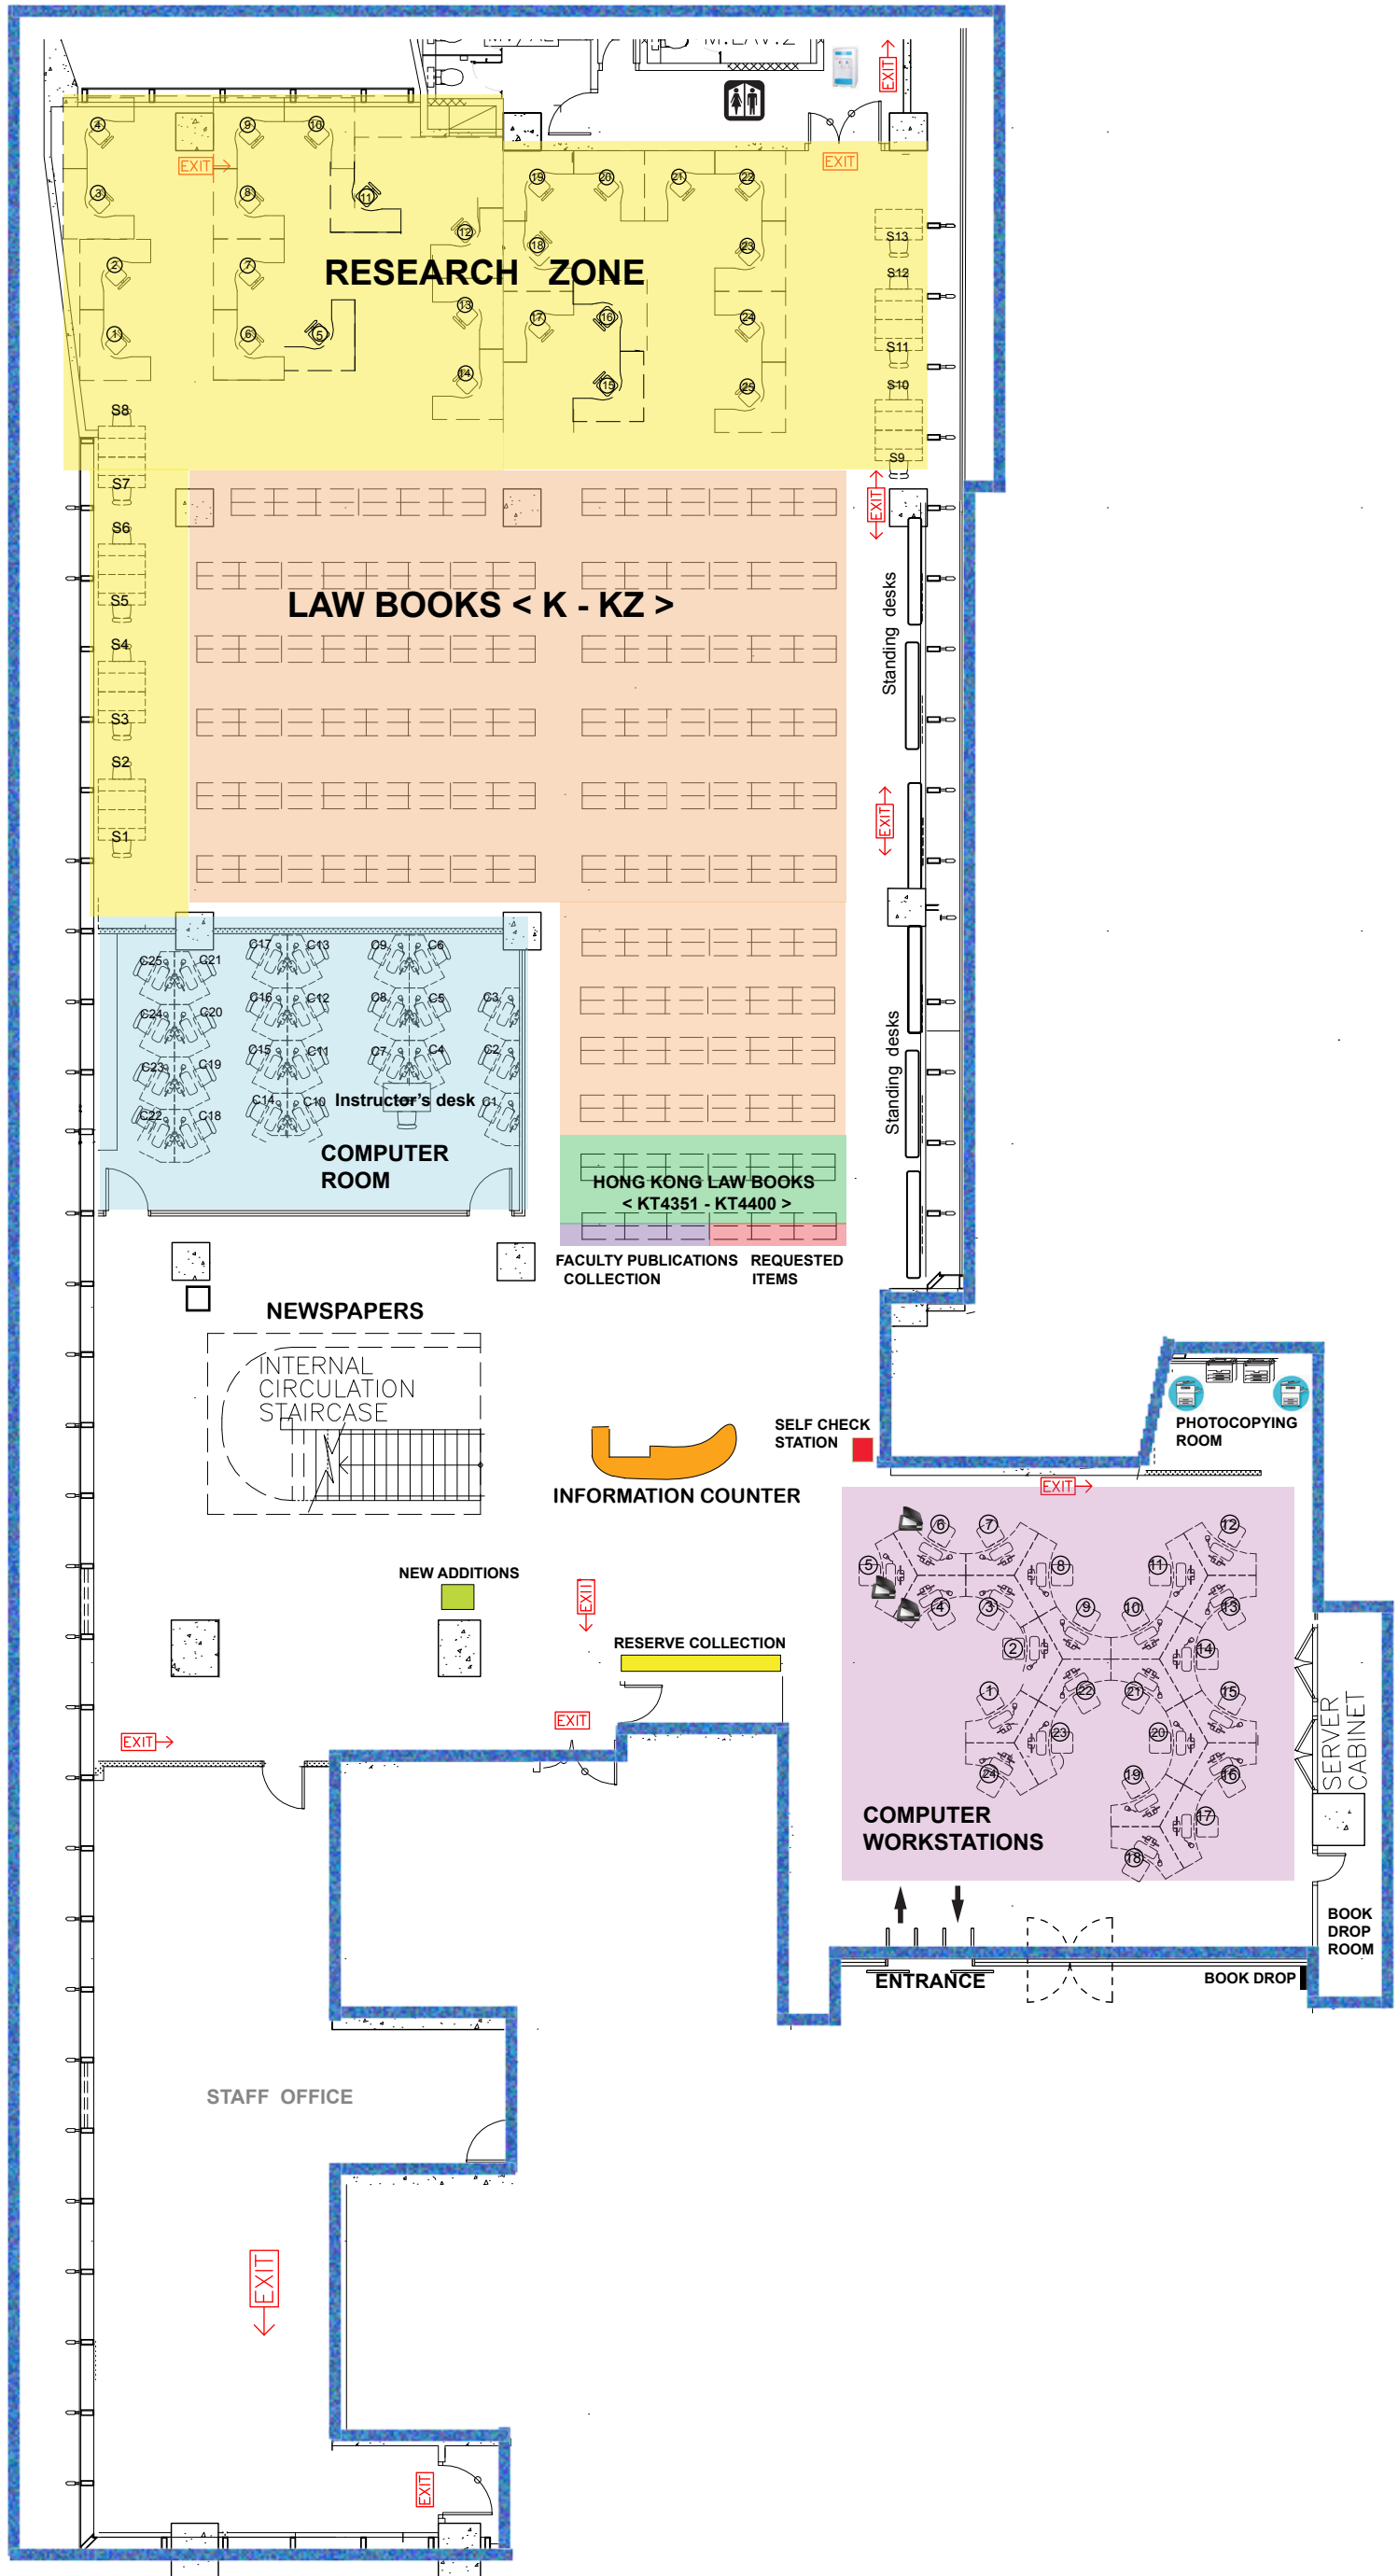

Restroom
 Printer
 Scanner
 Water Dispenser

LUI CHE WOO LAW LIBRARY FLOOR PLAN - 1/F