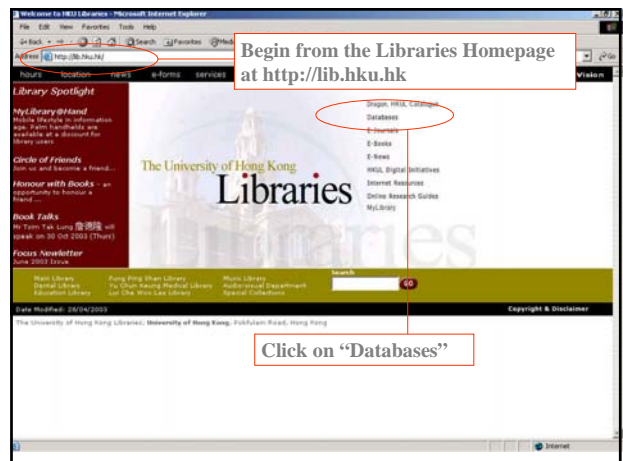

How To Guides  
HKU Libraries

Locate a Database for finding journal articles

@  
HKUL Homepage

How To Guides  
HKU Libraries

This guide will show you how to locate

- Subject specific databases
- Multi-disciplinary databases

How To Guides  
HKU Libraries

Subject-specific databases

Begin from the Libraries Homepage at <http://lib.hku.hk>

Click on "Databases"

The default display is **Databases : Browse by Topic.**

Select a broad subject, e.g. Social Sciences.