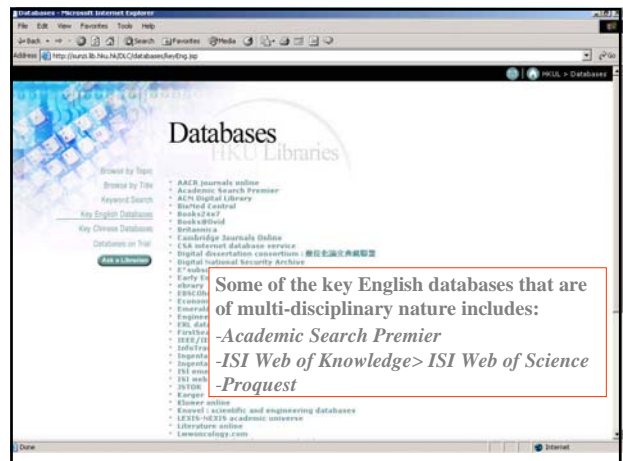

How To Guides  
HKU Libraries

Subject-specific databases

Begin from the Libraries Homepage at <http://lib.hku.hk>

Click on "Databases"

The default display is **Databases : Browse by Topic.**

Select a broad subject, e.g. Social Sciences.