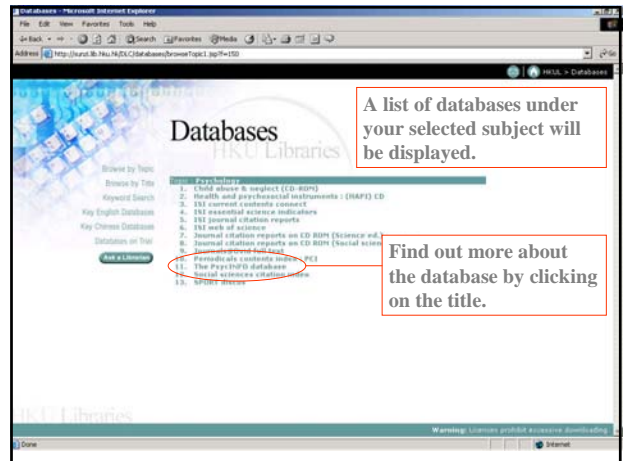

How To Guides  
HKU Libraries

Subject-specific databases

Begin from the Libraries Homepage at <http://lib.hku.hk>

Click on "Databases"

The default display is **Databases : Browse by Topic.**

Select a broad subject, e.g. Social Sciences.