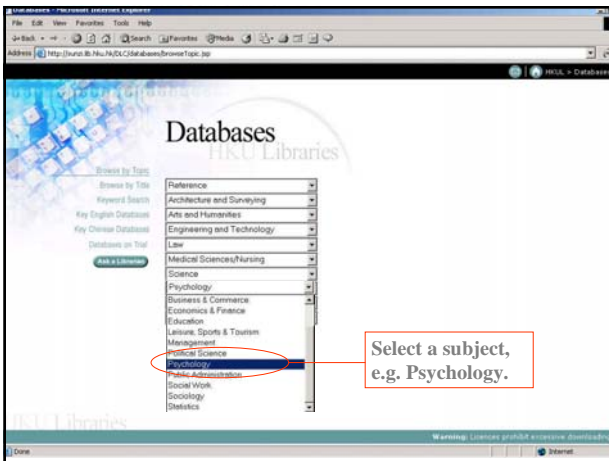

How To Guides  
HKU Libraries

Subject-specific databases

Begin from the Libraries Homepage at <http://lib.hku.hk>

Click on "Databases"

The default display is **Databases : Browse by Topic.**

Select a broad subject, e.g. Social Sciences.