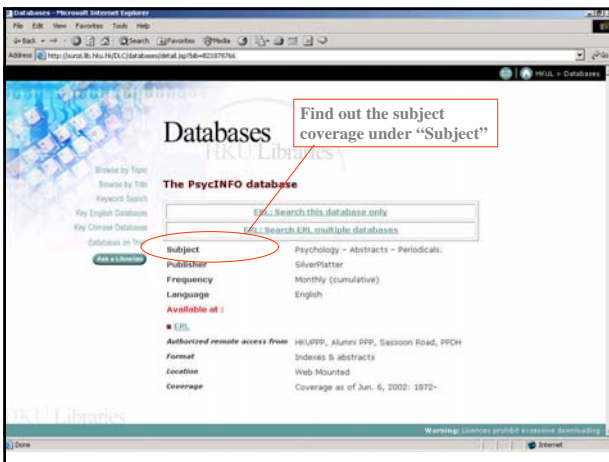

How To Guides  
HKU Libraries

Subject-specific databases

Begin from the Libraries Homepage at <http://lib.hku.hk>

Click on "Databases"

The default display is **Databases : Browse by Topic.**

Select a broad subject, e.g. Social Sciences.