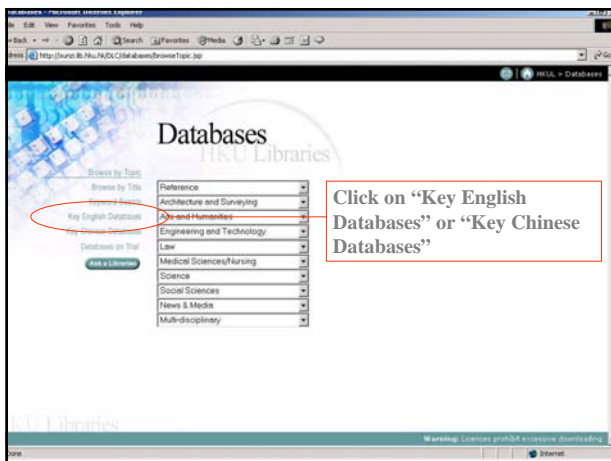

How To Guides  
HKU Libraries

Subject-specific databases

Begin from the Libraries Homepage at <http://lib.hku.hk>

Click on "Databases"

The default display is **Databases : Browse by Topic.**

Select a broad subject, e.g. Social Sciences.